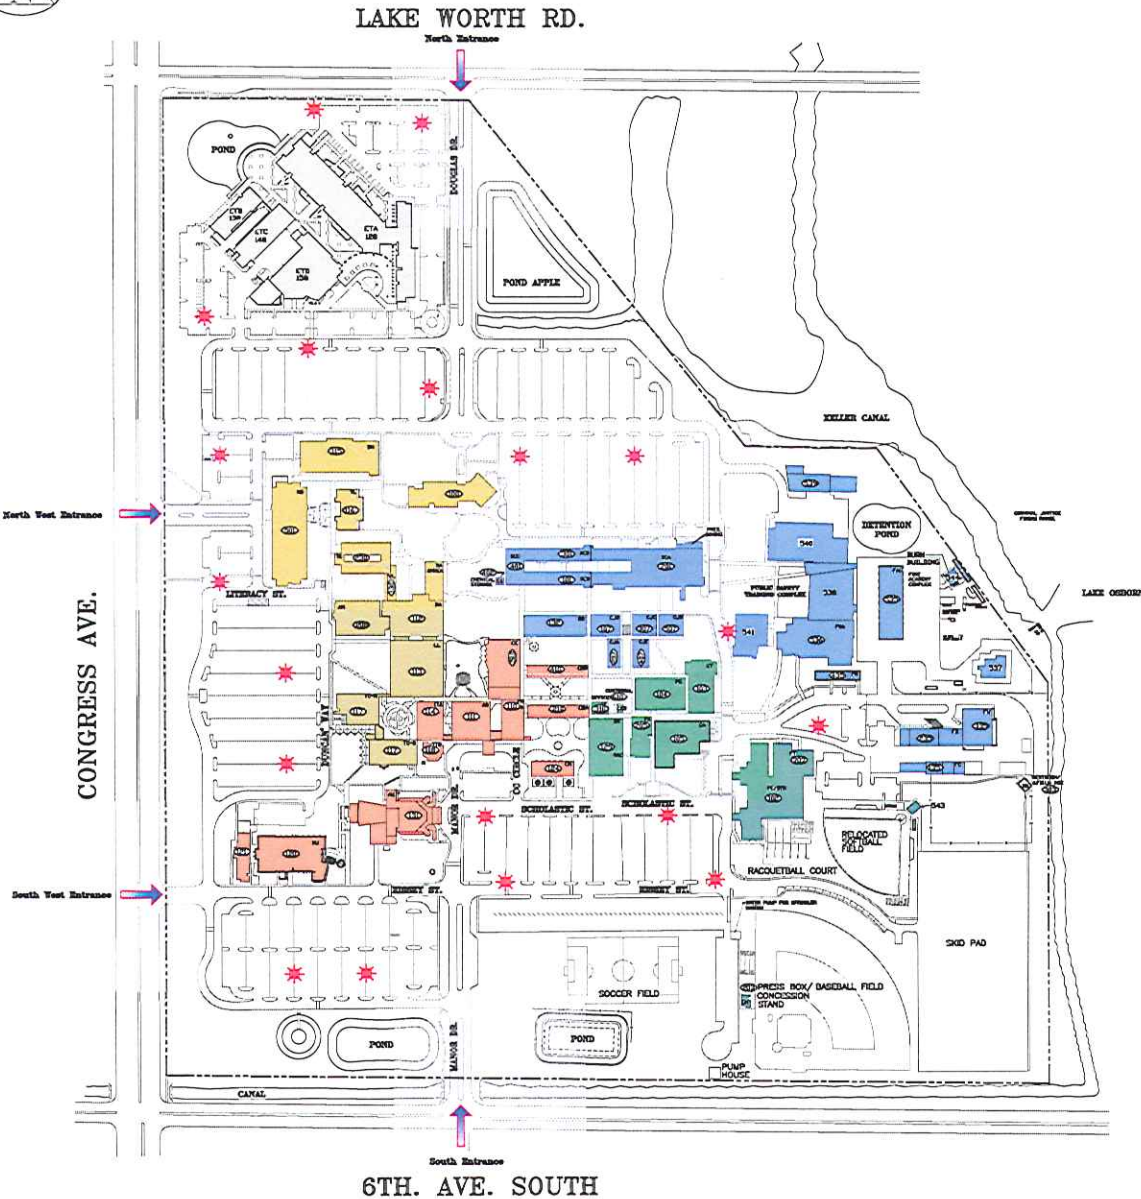

"IF EVACUATION BECOMES NECESSARY ASSEMBLE AT THE SAFE ASSEMBLY AREA BY THE RED LIGHT POLE NEAREST YOUR BUILDING."

PALM BEACH STATE COLLEGE

BOCA RATON

BUILDING LEGEND

- | | | |
|------|------|------------------------|
| 100 | CB | LABORATORY BLDG B |
| 101 | CA | CLASSROOM BLDG A |
| 102 | AD | ADMINISTRATION |
| 103 | CM | CENTRAL MECHANICAL |
| 104 | BT | BOCATECH |
| 105 | BK | BOOKSTORE |
| 106 | FS | FACILITIES SOUTH |
| 107 | HT | HUMANITIES TECHNOLOGY |
| 250 | MD3 | STORAGE MODULAR 3 |
| 251 | MD2 | STORAGE MODULAR 2 |
| 263 | MD4 | STORAGE (OLD RESTROOM) |
| 276 | MD1 | STORAGE MODULAR 1 |
| ELEC | SHED | ELECTRICAL SHED |

SYMBOLS LEGEND

- * EMERGENCY SAFE-ASSEMBLY POINT
- GRAY ZONE/ZONE-1
- COPPER ZONE/ZONE-2
- ROSE ZONE/ZONE-3
- AQUA ZONE/ZONE-4
- BLUE ZONE/ZONE-5

LAKE WORTH RD.

North Entrance

North West Entrance

CONGRESS AVE.