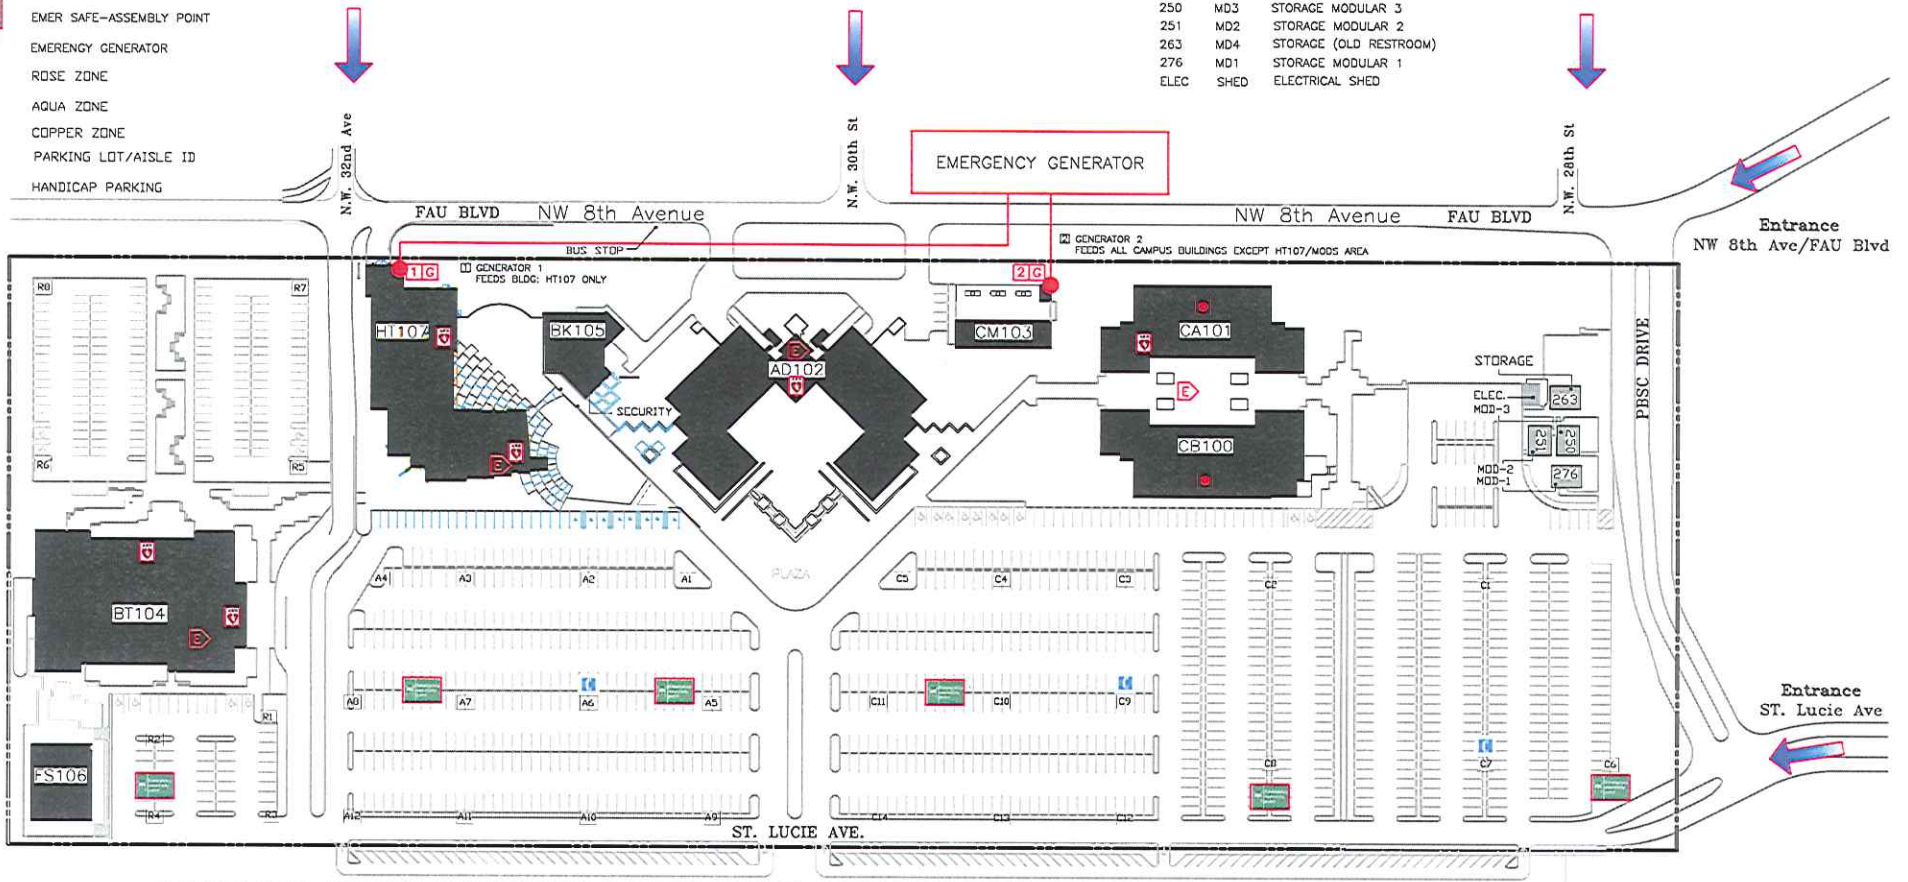

SYMBOL LEGEND

- FUEL STATION
- DEFIBRILLATOR
- CODE BLUE EMER PHONE
- CODE RED EMER PHONE
- EMER COMMUNICATION CALL BOX-RESCUE ASST
- ELEVATOR EMER COMMUNICATION CALL BOX-RESCUE ASST
- EMER SAFE-ASSEMBLY POINT
- EMERGENCY GENERATOR
- RDSE ZONE
- AQUA ZONE
- COPPER ZONE
- PARKING LDT/AISLE ID
- HANDICAP PARKING

"IF EVACUATION BECOMES NECESSARY ASSEMBLE AT THE SAFE ASSEMBLY AREA BY THE RED LIGHT POLE NEAREST YOUR BUILDING."

PALM BEACH STATE COLLEGE

BOCA RATON

BUILDING LEGEND

100	CB	LABORATORY BLDG B
101	CA	CLASSROOM BLDG A
102	AD	ADMINISTRATION
103	CM	CENTRAL MECHANICAL
104	BT	BOCATECH
105	BK	BOOKSTORE
106	FS	FACILITIES SOUTH
107	HT	HUMANITIES TECHNOLOGY
250	MD3	STORAGE MODULAR 3
251	MD2	STORAGE MODULAR 2
263	MD4	STORAGE (OLD RESTROOM)
276	MD1	STORAGE MODULAR 1
ELEC	SHED	ELECTRICAL SHED