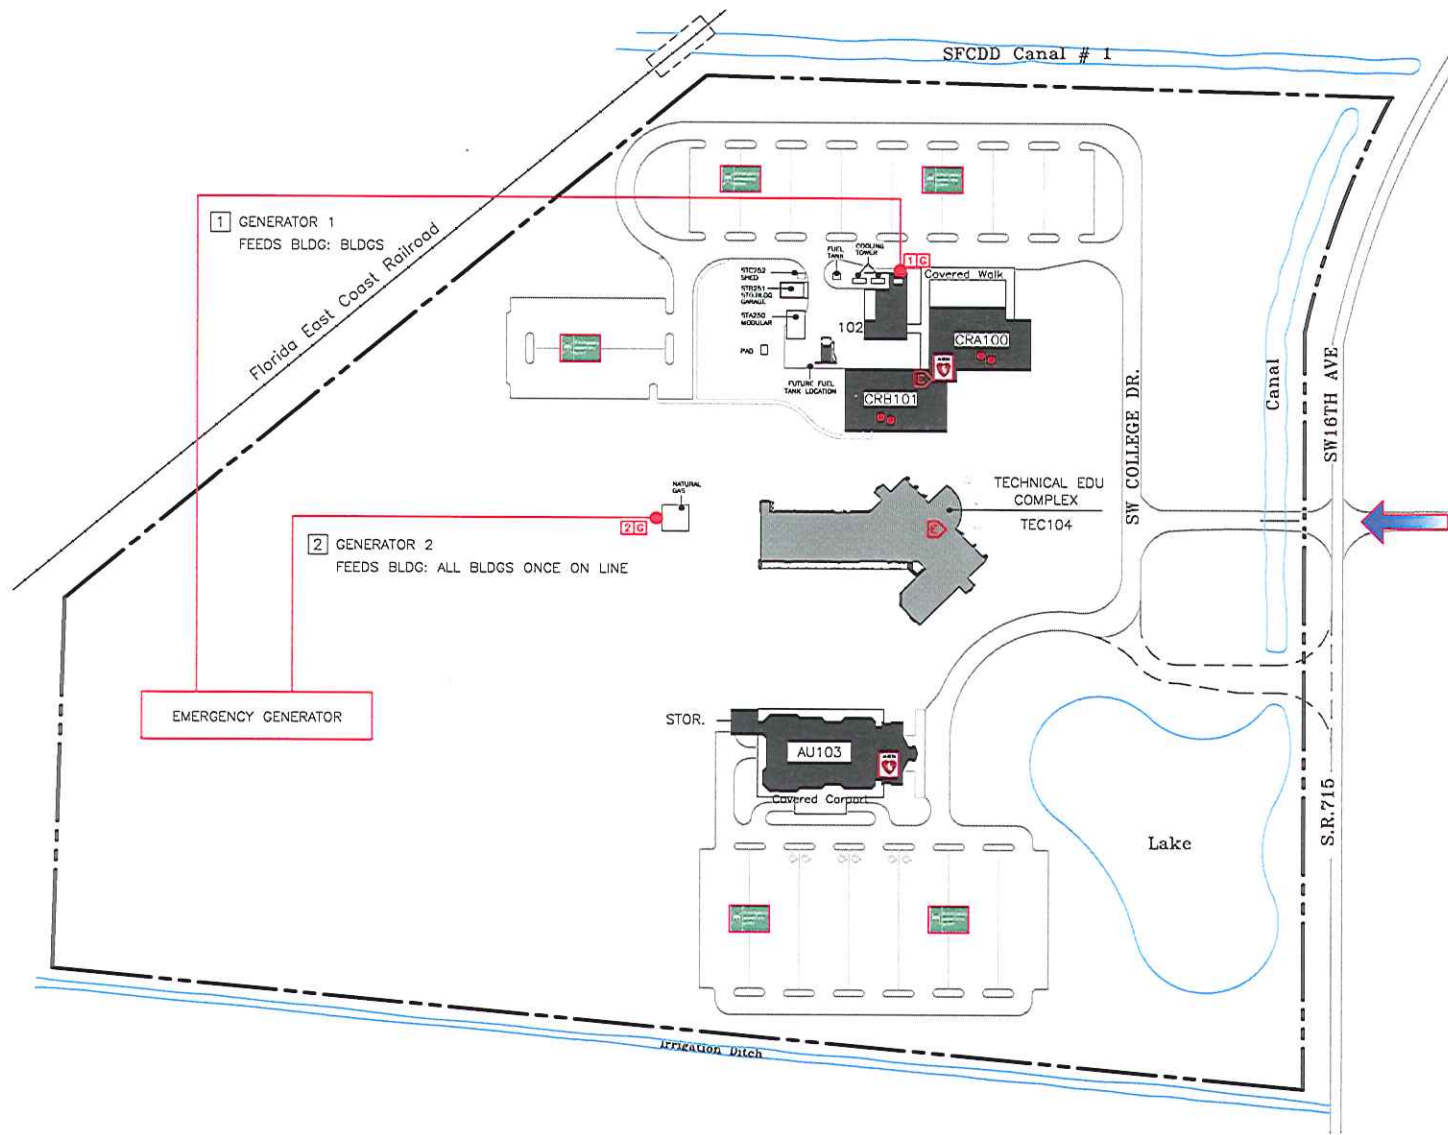

Palm Beach State College

Florida's First Public Community College

PALM BEACH STATE
COLLEGE

SAFE ASSEMBLY AREA LOCATION MAPS

"IF EVACUATION BECOMES NECESSARY ASSEMBLE AT THE SAFE ASSEMBLY AREA BY THE RED LIGHT POLE NEAREST YOUR BUILDING."

SYMBOLS LEGEND

	AQUA ZONE
	COPPER ZONE
	GRAY ZONE
	HANDICAP PARKING SPACE
	DEFIBRILLATOR
	CODE BLUE EMER PHONE
	CODE RED EMER PHONE
	EMER COMMUNICATION CALL BOX-RESCUE ASST
	ELEVATOR EMER COMMUNICATION CALL BOX-RESCUE ASST
	FUEL STATION
	EMER SAFE-ASSEMBLY POINT
	EMERGENCY GENERATOR

SYMBOL LEGEND

-  FUEL STATION
-  DEFIBRILLATOR
-  CODE BLUE EMER PHONE
-  CODE RED EMER PHONE
-  EMER COMMUNICATION CALL BOX-RESCUE ASST
-  ELEVATOR EMER COMMUNICATION CALL BOX-RESCUE ASST
-  EMER SAFE-ASSEMBLY POINT
-  EMERGENCY GENERATOR
-  RDSE ZONE
-  AQUA ZONE
-  COPPER ZONE
-  PARKING LDT/AISLE ID
-  HANDICAP PARKING

SYMBOLS LEGEND

- * EMERGENCY SAFE-ASSEMBLY POINT
- GRAY ZONE/ZONE-1
- COPPER ZONE/ZONE-2
- ROSE ZONE/ZONE-3
- AQUA ZONE/ZONE-4
- BLUE ZONE/ZONE-5

LAKE WORTH RD.

North Entrance

North West Entrance

CONGRESS AVE.