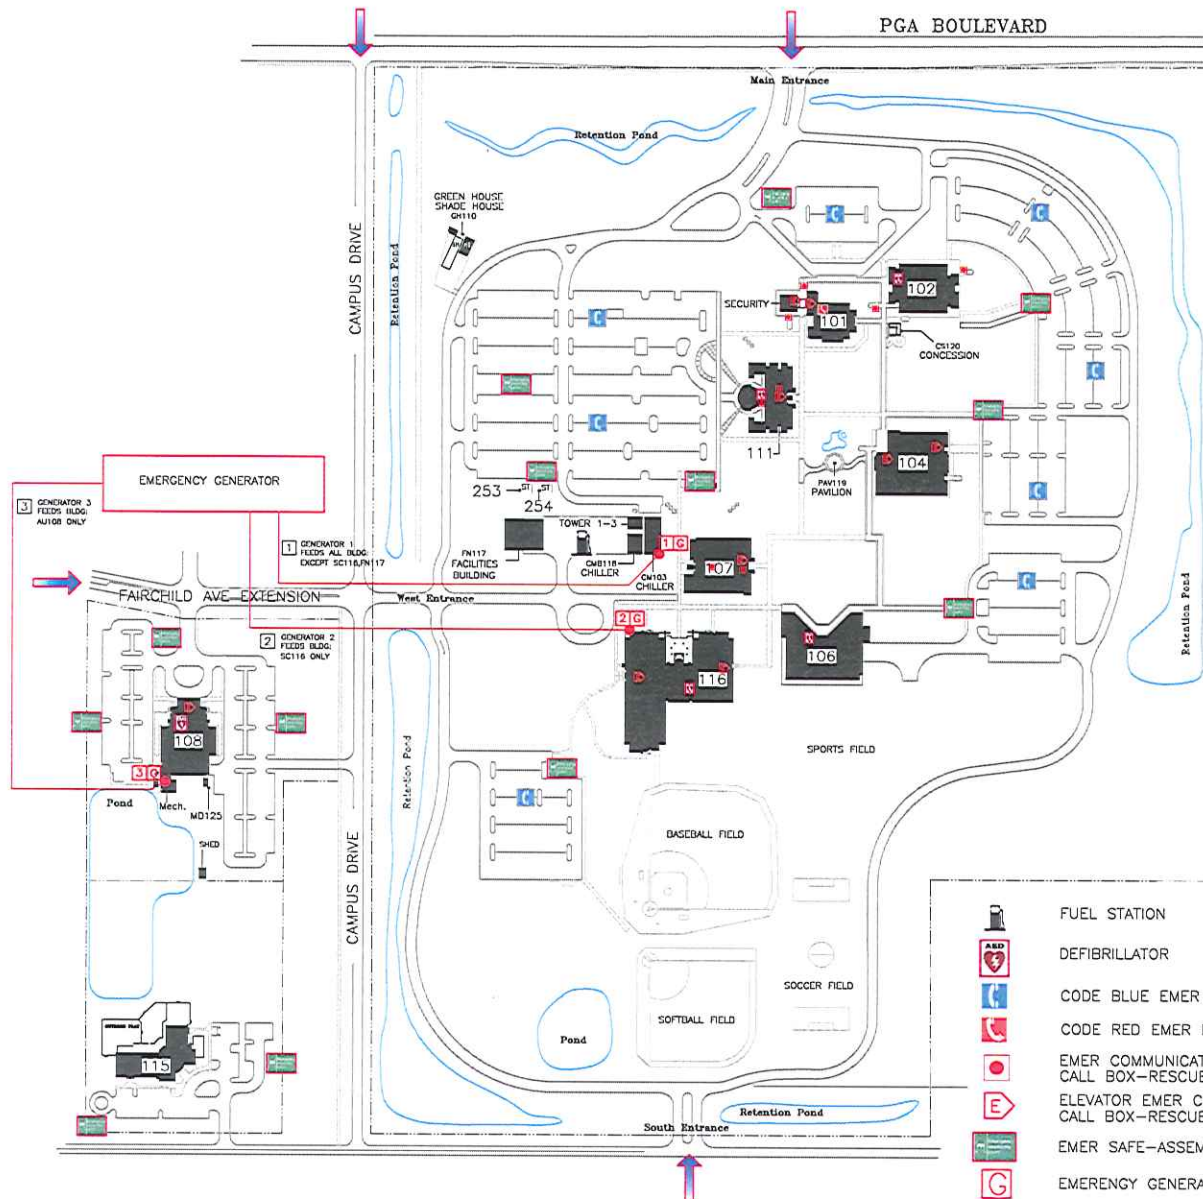

"IF EVACUATION BECOMES NECESSARY ASSEMBLE AT THE SAFE ASSEMBLY AREA BY THE RED LIGHT POLE NEAREST YOUR BUILDING."

PGA BOULEVARD

PALM BEACH STATE COLLEGE

Palm Beach Gardens

BUILDING LEGEND

101	AD	ADMINISTRATION
102	AA	CLASSROOM BUILDING AA
103	CM1	CENTRAL MECHANICAL
104	LL	LIBRARY RESOURCE CENTER
106	BR	BURT REYNOLDS STUDENT CENTER
107	LC	PHILLIP D. LEWIS CENTER
108	AU	EISSEY CAMPUS THEATRE
110	GH	GREEN HOUSE/SHADE HOUSE
111	BB	CLASSROOM BUILDING BB
115	CEL	CENTER FOR EARLY LEARNING
116	SC	BIO-SCIENCE TECHNOLOGY COMPLEX
117	FN	FACILITIES BUILDING
118	CM2	CENTRAL MECHANICAL BUILDING
119	PAV	MYRNA RUBENSTEIN PAVILION
120	CS	CONCESSION STAND
125	MD	THEATRE STORAGE
253	ST	FACILITIES NORTH
254	ST	STORAGE

SYMBOL LEGEND

	FUEL STATION		ZONE 1-ROSE
	DEFIBRILLATOR		ZONE 2-COPPER
	CODE BLUE EMER PHONE		ZONE 3-AQUA
	CODE RED EMER PHONE		ZONE 4-BLUE
	EMER COMMUNICATION CALL BOX-RESCUE ASST		ZONE 5-GRAY
	ELEVATOR EMER COMMUNICATION CALL BOX-RESCUE ASST		PARKING ID
	EMER SAFE-ASSEMBLY POINT		HANDICAP PARKING
	EMERGENCY GENERATOR