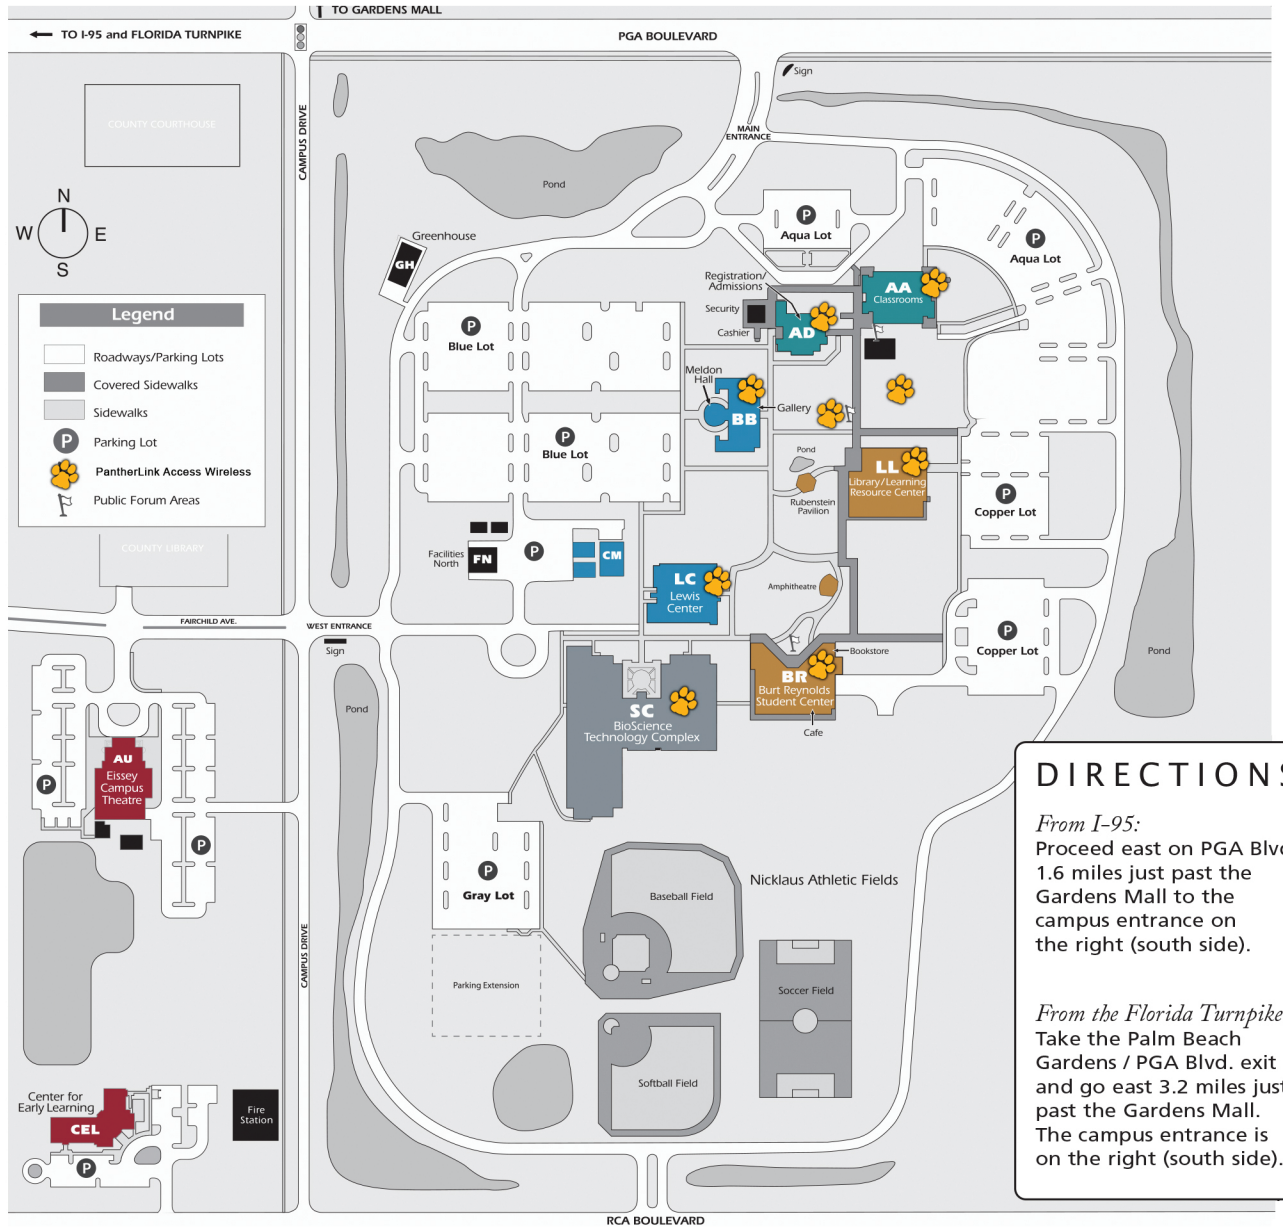

### DIRECTIONS

*From I-95:*  
 Proceed east on PGA Blvd. 1.6 miles just past the Gardens Mall to the campus entrance on the right (south side).

*From the Florida Turnpike:*  
 Take the Palm Beach Gardens / PGA Blvd. exit and go east 3.2 miles just past the Gardens Mall. The campus entrance is on the right (south side).

- AA - Classroom Building**  
 Classrooms
- AD - Administration**  
**1st Floor:**  
 Admissions / Registration  
 Cashier  
 Dean of Student Services  
 Financial Aid  
 Security  
 Student Services  
**2nd Floor:**  
 Provost  
 Academic Dean  
 Corporate and Continuing Education (CCE)
- AU - Eissey Campus Theatre**
- BB - Classroom Building**  
 Art Gallery  
 Art Labs  
 Associate Dean  
 Meldon Lecture Hall  
 SLC - Math Lab  
 SLC - Student Learning Ctr.  
 English/Reading Lab
- BR - Burt Reynolds Student Center**  
 Advisement  
 Bookstore  
 Cafeteria  
 Career Center  
 Disabilities Services  
 Student Activities  
 Test Center
- CEL - Center for Early Learning**
- FN - Facilities North**  
 Central Receiving
- LC - Phillip D. Lewis Center**  
 Computer Science  
 EMT  
 Radiography  
 Respiratory Care  
 Sonography
- LL - Library Learning Resource Center**  
 Instructional Support Center  
 Law Library  
 MTIS - Media Technology & Instructional Services  
 PTLT - Professional Teaching & Learning Center
- SC - BioScience Technology Complex**  
 Associate Dean  
 BioScience Multi-Media Lecture Hall  
 Biotechnology  
 Electrical Power Technology  
 Environmental Science  
 Landscape and Horticulture  
 Science Labs  
 Wellness Center