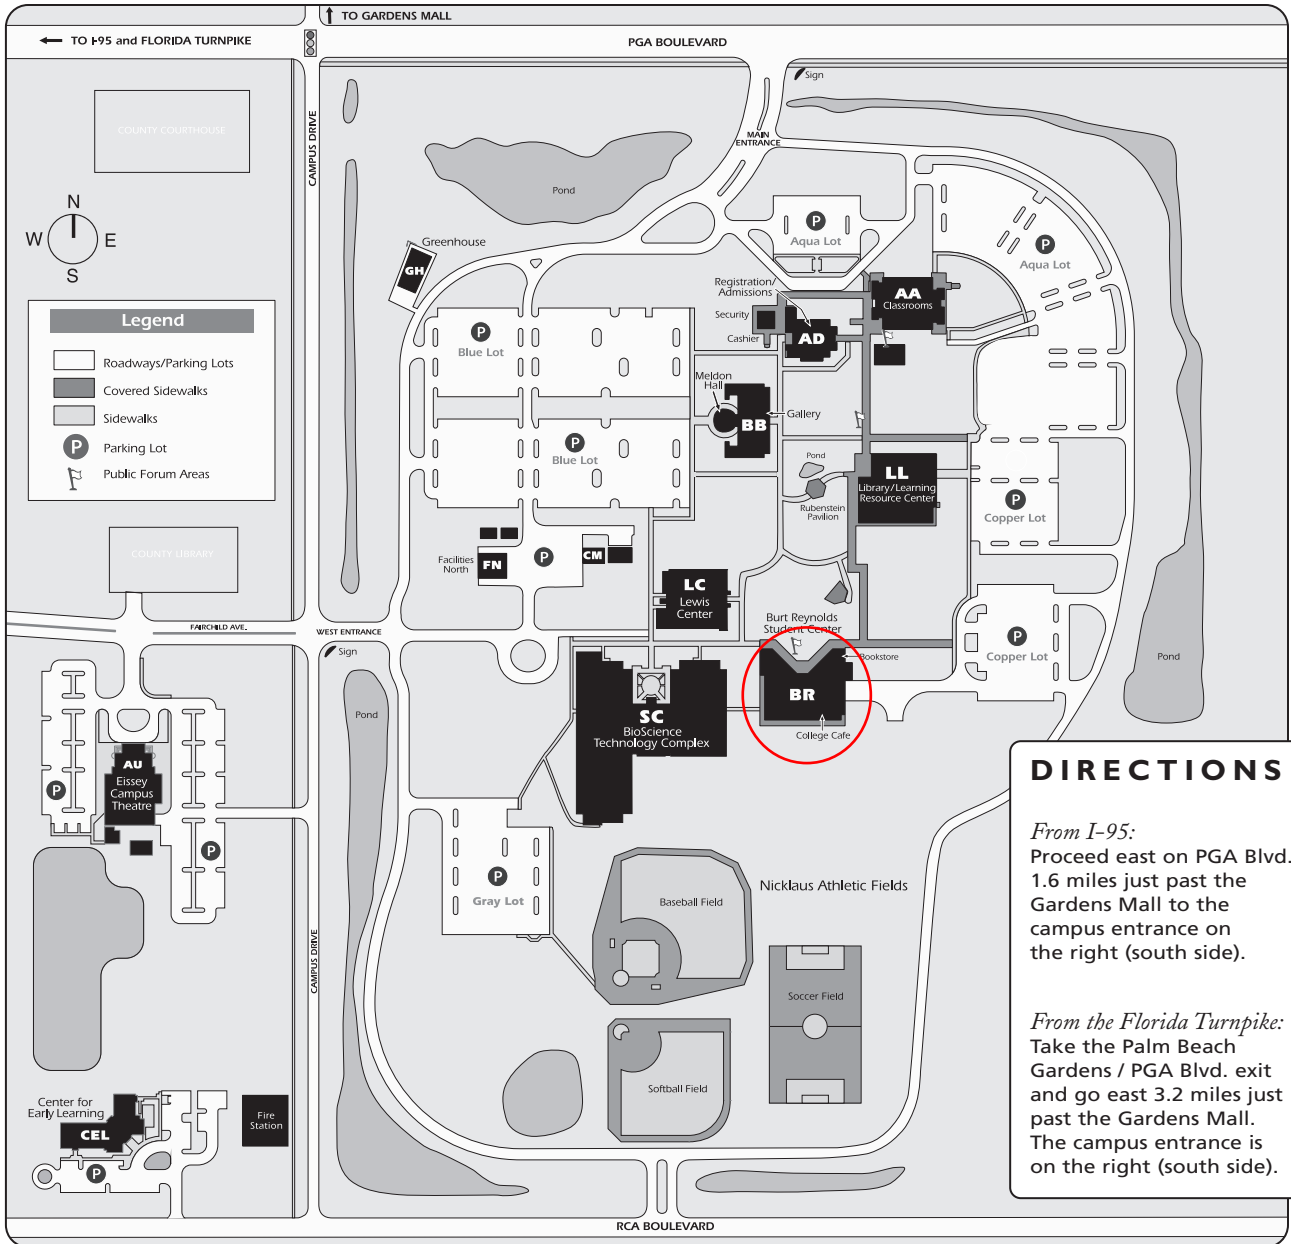

PALM BEACH STATE COLLEGE AT PALM BEACH GARDENS

3160 PGA Blvd, Palm Beach Gardens, FL 33410-2893

561-207-5000

DIRECTIONS

From I-95:
 Proceed east on PGA Blvd. 1.6 miles just past the Gardens Mall to the campus entrance on the right (south side).

From the Florida Turnpike:
 Take the Palm Beach Gardens / PGA Blvd. exit and go east 3.2 miles just past the Gardens Mall. The campus entrance is on the right (south side).

- **AA - Classroom Building**
 Classrooms
- **AD - Administration**
1st Floor:
 Admissions / Registration
 Cashier
 Dean of Student Services
 Financial Aid
 Security
 Student Services
2nd Floor:
 Provost
 Academic Dean
 Corporate and Continuing Education (CCE)
- **AU - Eissey Campus Theatre**
- **BB - Classroom Building**
 Art Gallery
 Art Labs
 Associate Dean
 Meldon Lecture Hall
 SLC - Math Lab
 SLC - Student Learning Ctr.
 English/Reading Lab
- **BR - Burt Reynolds Student Center**
 Advisement
 Bookstore
 Cafeteria
 Career Center
 Disabilities Services
 Student Activities
 Test Center
- **CEL - Center for Early Learning**
- **FN - Facilities North**
 Central Receiving
- **LC - Phillip D. Lewis Center**
 Computer Science
 EMT
 Radiography
 Respiratory Care
 Sonography
- **LL - Library Learning Resource Center**
 Instructional Support Center
 Law Library
 MTIS - Media Technology & Instructional Services
 PTLC - Professional Teaching & Learning Center
- **SC - BioScience Technology Complex**
 Associate Dean
 BioScience Multi-Media Lecture Hall
 Biotechnology
 Electrical Power Technology
 Environmental Science
 Landscape and Horticulture
 Science Labs
 Wellness Center